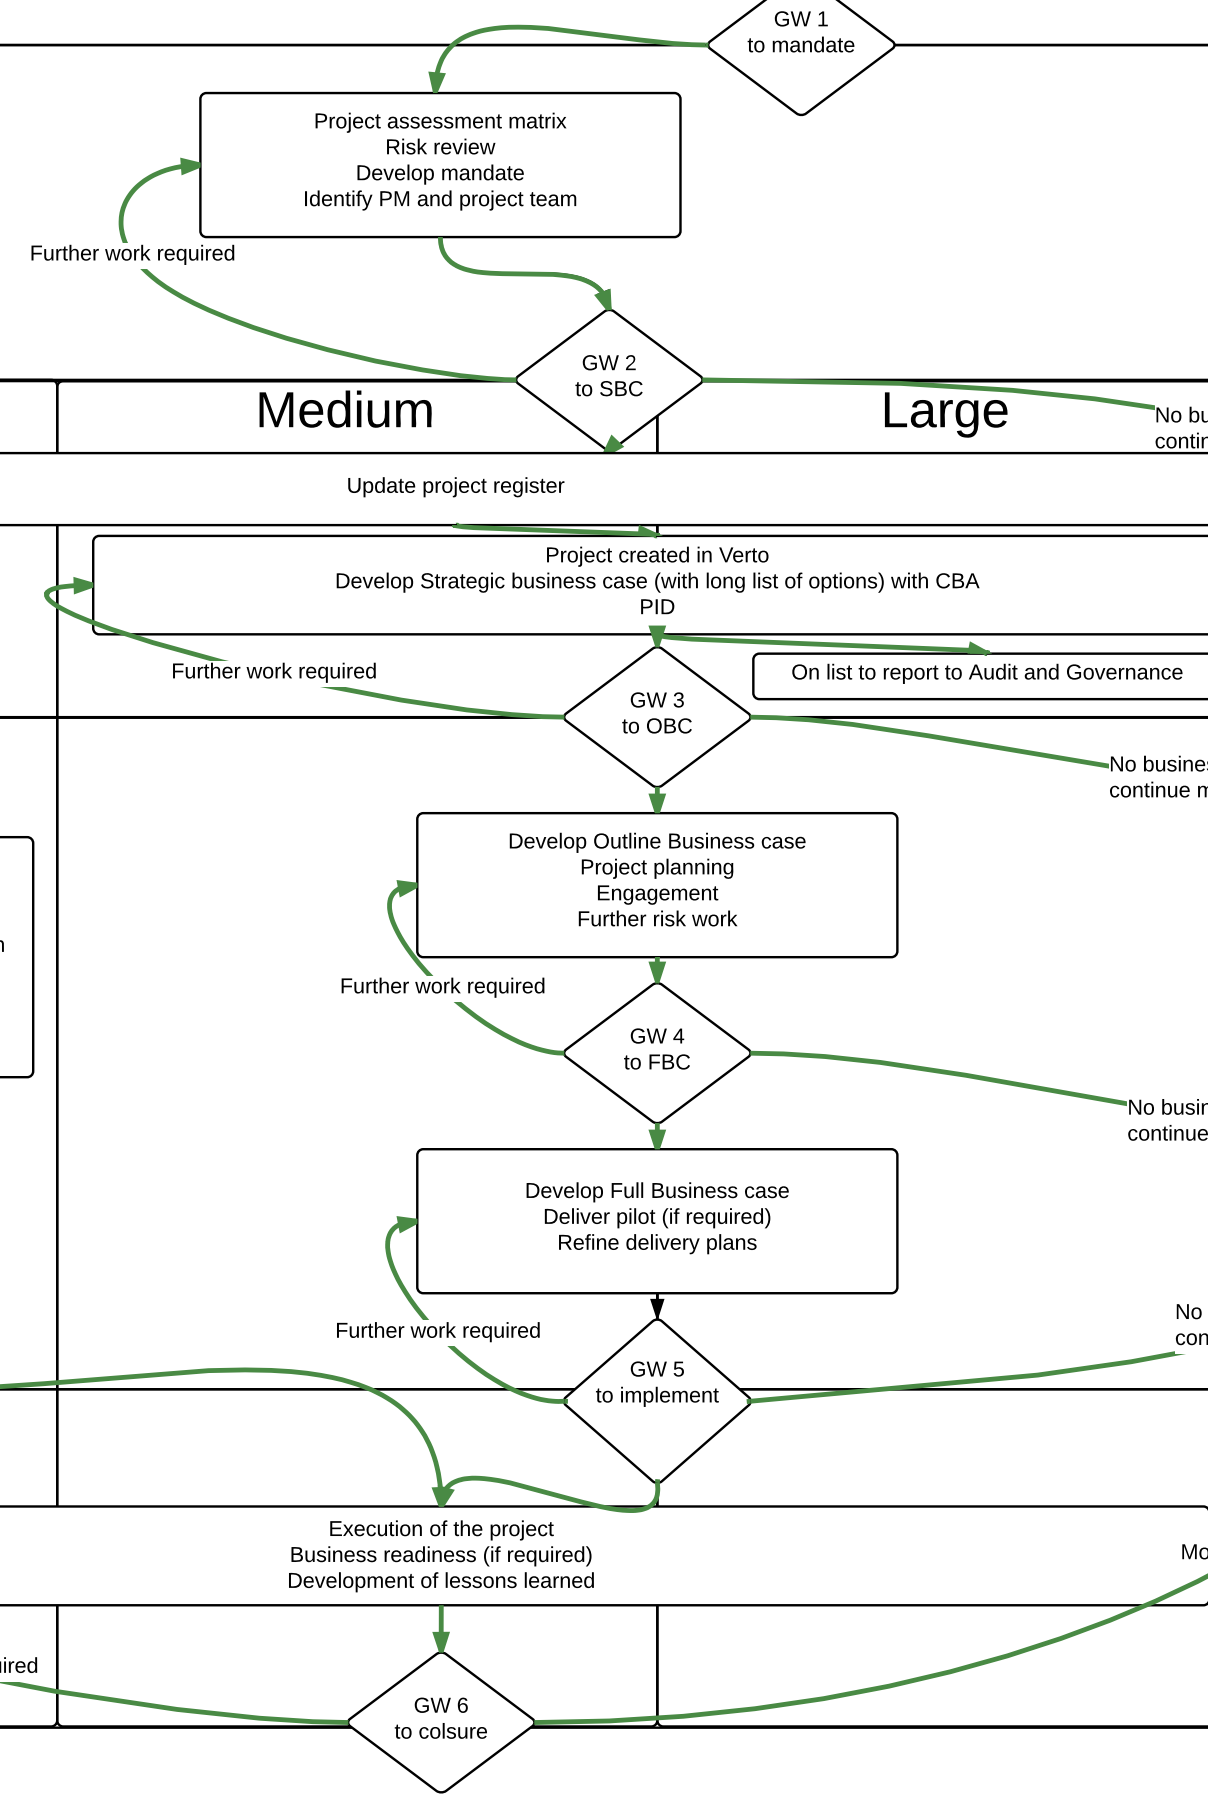

City of York council
All About Projects workflow

Discovery

Pre-project

Initiate

Plan

Implement

Proposed West Yorkshire Combined Authority process

Pipeline (eligibility)

Pipeline (development)

Pipeline (committed)

Pipeline (committed)

Small Medium Large

Further work required

Further work required

Further work required

Further work required